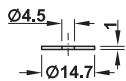

1

Timeless Furniture Handles

> Material: Steel

Finish/colour	Dim. A mm	Dim. B mm	Dim. C mm	Cat. No.
Gold coloured, polished	106	35	96	116.09.815
	138	35	128	116.09.885
White, glossy lacquered	106	35	96	116.09.714
	138	35	128	116.09.785
Black, matt lacquered	170	35	160	116.09.345

Packing: 1 or 25 pieces

M4 threaded screws ▶ FF 1.260

Lettering clip ▶ FF 1.200

Rose

> Material: Brass

Finish/colour	Cat. No.
Matt nickel plated	116.06.698
Polished nickel plated	116.06.796

Packing: 1 or 50 pieces

> Material: Plastic

Finish/colour	Cat. No.
White	116.52.725
Black	116.52.323

Packing: 1 or 100 pieces

Hospa pan head screws Ø 3.5 mm ▶ FF 1.260

Lettering clip ▶ FF 1.200