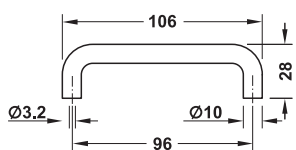

1

Timeless Furniture Handles

> Material: Steel

Finish/colour	Dim. A mm	Dim. B mm	Dim. C mm	Cat. No.
Gold coloured, polished	106	35	96	116.09.815
	138	35	128	116.09.885
White, glossy lacquered	106	35	96	116.09.714
	138	35	128	116.09.785
Black, matt lacquered	170	35	160	116.09.345

Packing: 1 or 25 pieces

M4 threaded screws ▶ FF 1.260

Lettering clip ▶ FF 1.200

Rose

> Material: Brass

Finish/colour	Cat. No.
Matt nickel plated	116.06.698
Polished nickel plated	116.06.796

Packing: 1 or 50 pieces

> Material: Plastic

Finish/colour	Cat. No.
White	116.52.725
Black	116.52.323

Packing: 1 or 100 pieces

Hospa pan head screws Ø 3.5 mm ▶ FF 1.260

Lettering clip ▶ FF 1.200