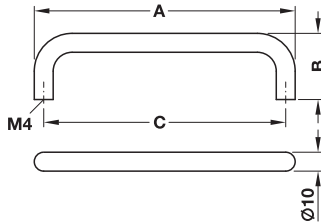

1

Timeless Furniture Handles

> Material: Steel

Finish/colour	Dim. A mm	Dim. B mm	Dim. C mm	Cat. No.
Gold coloured, polished	106	35	96	116.09.815
	138	35	128	116.09.885
White, glossy lacquered	106	35	96	116.09.714
	138	35	128	116.09.785
Black, matt lacquered	170	35	160	116.09.345

Packing: 1 or 25 pieces

M4 threaded screws ▶ FF 1.260

Lettering clip ▶ FF 1.200

Rose

> Material: Brass

Finish/colour	Cat. No.
Matt nickel plated	116.06.698
Polished nickel plated	116.06.796

Packing: 1 or 50 pieces

> Material: Plastic

Finish/colour	Cat. No.
White	116.52.725
Black	116.52.323

Packing: 1 or 100 pieces

Hospa pan head screws Ø 3.5 mm ▶ FF 1.260

Lettering clip ▶ FF 1.200